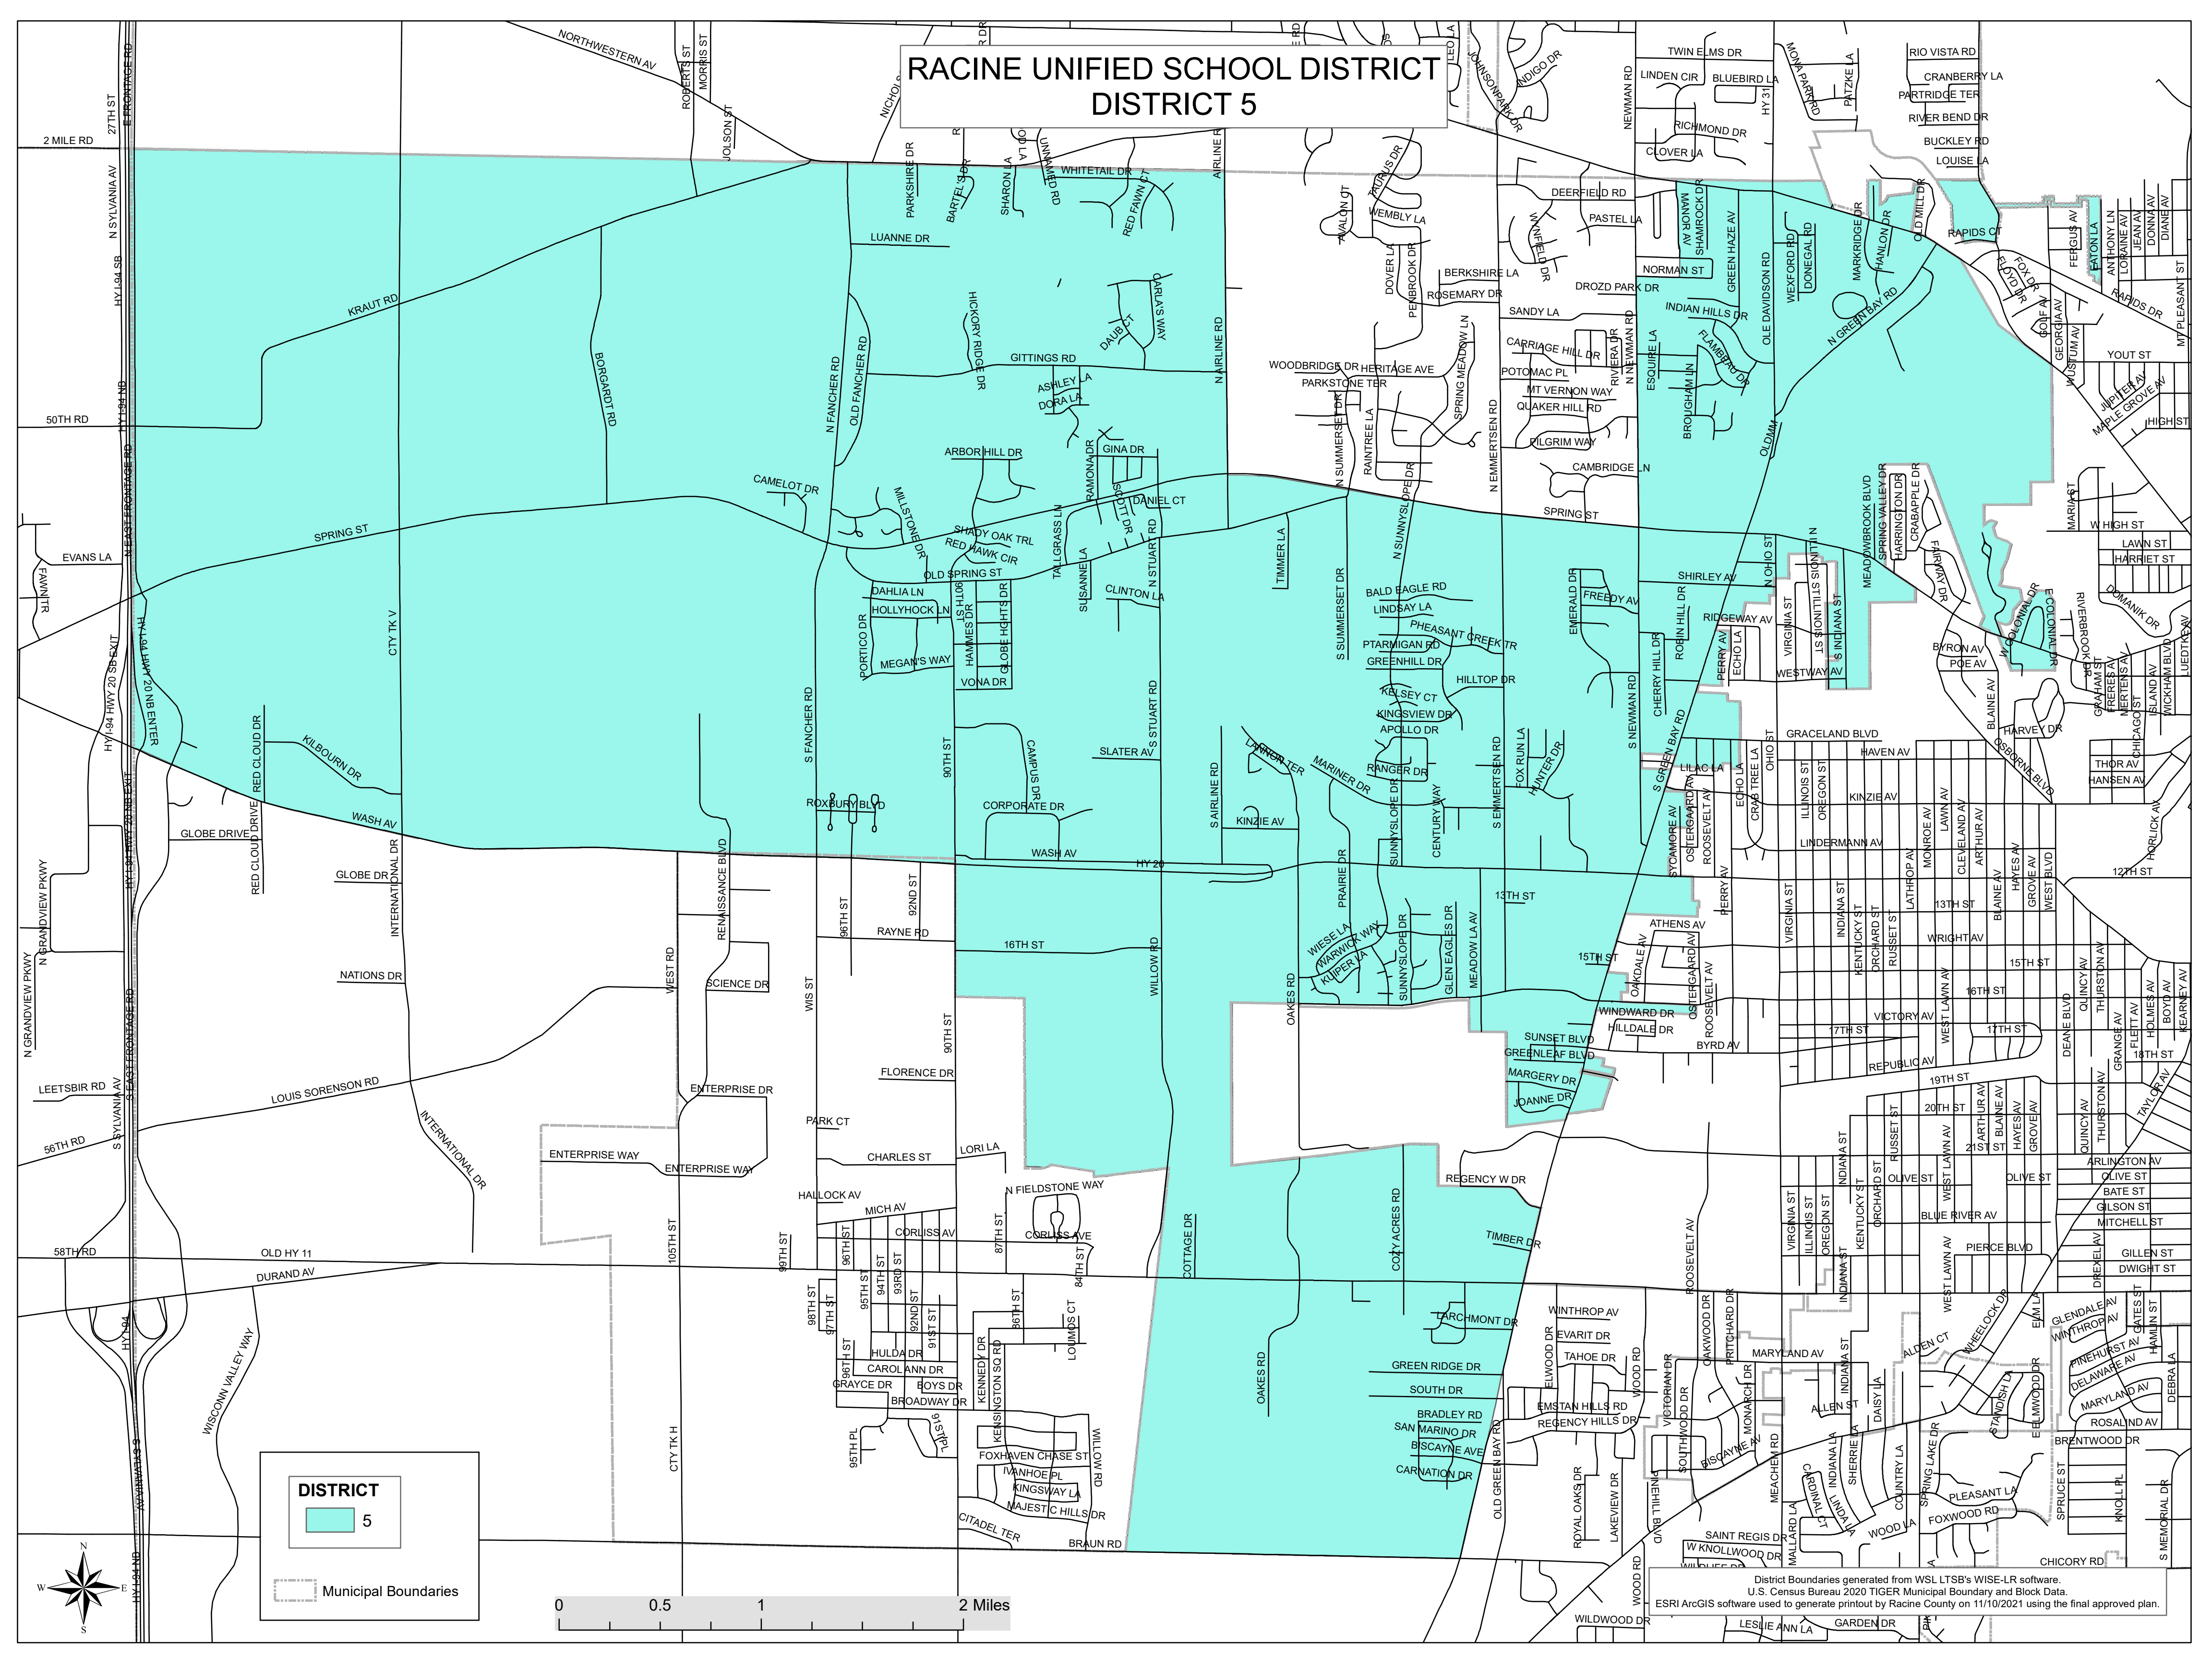

RACINE UNIFIED SCHOOL DISTRICT DISTRICT 5

DISTRICT
5

Municipal Boundaries

District Boundaries generated from WSL LTSB's WISE-LR software.
U.S. Census Bureau 2020 TIGER Municipal Boundary and Block Data.
ESRI ArcGIS software used to generate printout by Racine County on 11/10/2021 using the final approved plan.